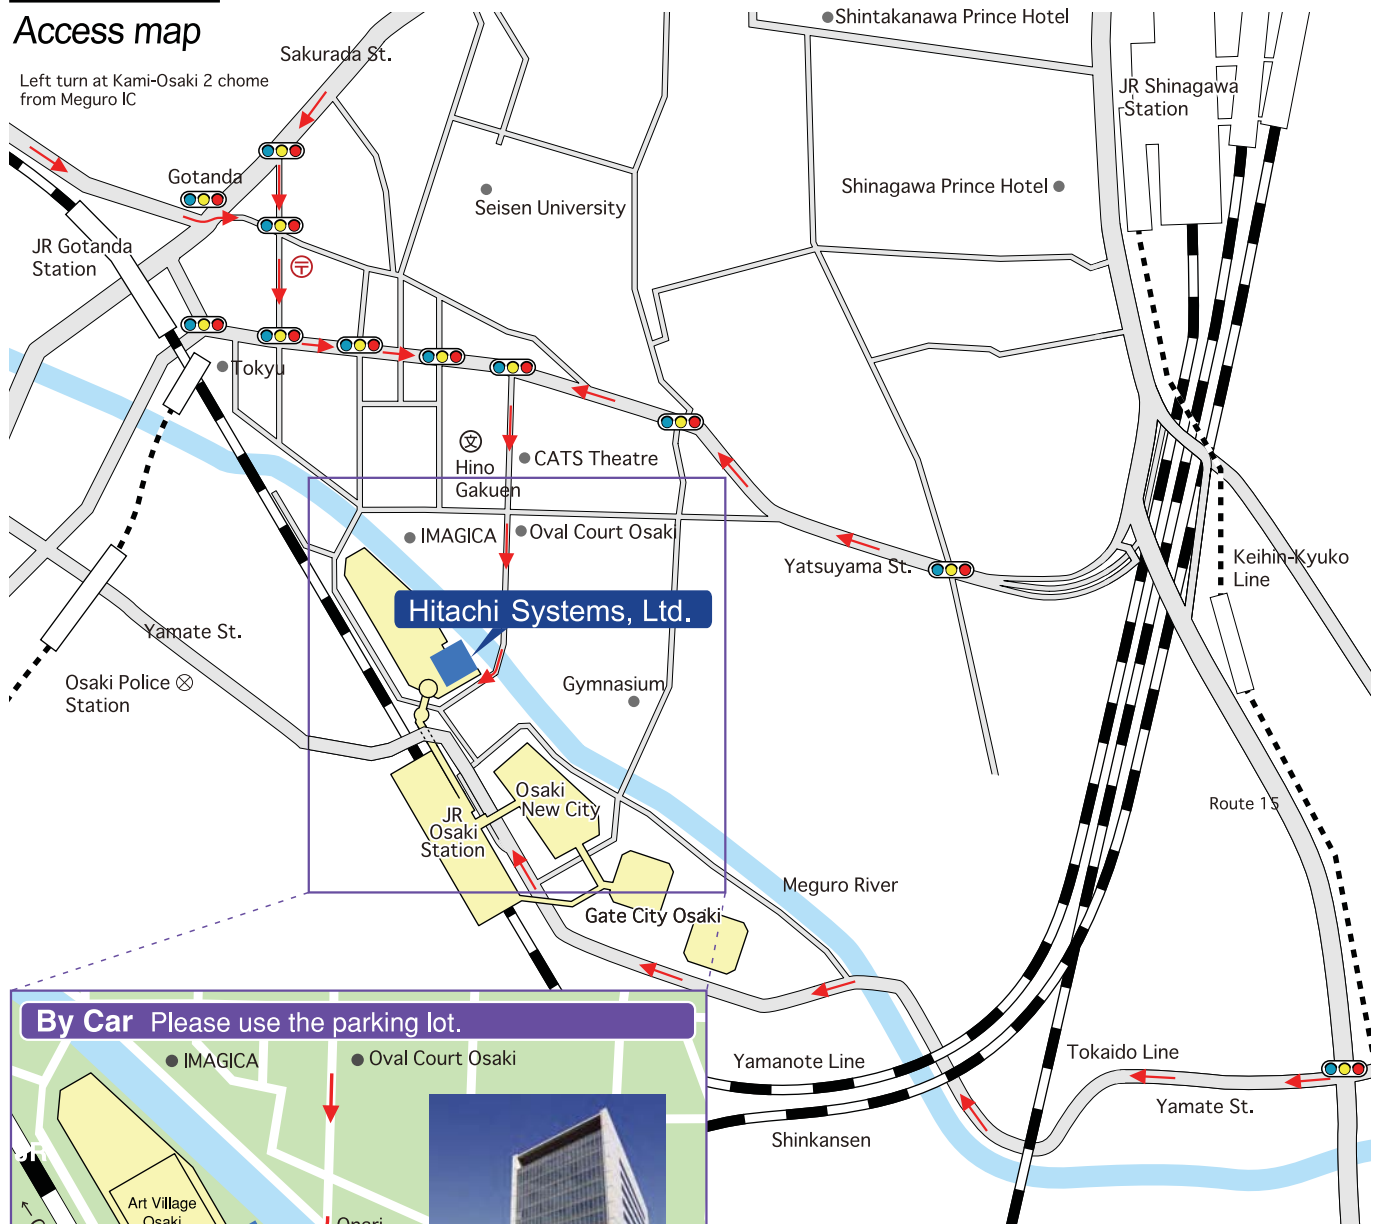

## Access map

Left turn at Kami-Osaki 2 chome from Meguro IC

### From Osaki station JR

1 Go out of North Entrance Gate at Osaki Station, proceed to the right (Station's East Exit)

2 Turn to the left at the end of way, then go down the stairs (or escalator)

3 Go through under the Osaki Overpass, then go up the stairs (or escalator)