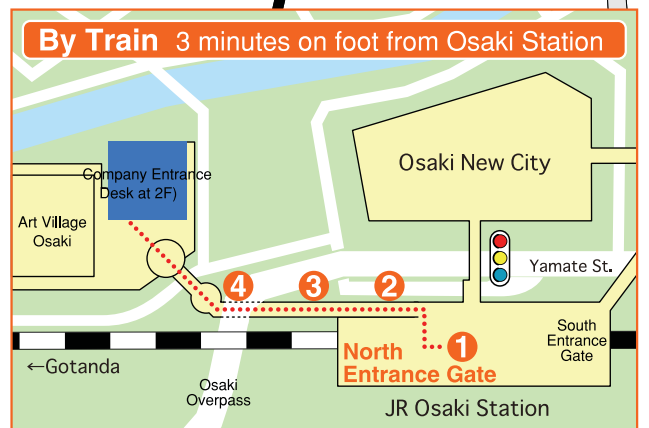

## Access map

Left turn at Kami-Osaki 2 chome from Meguro IC

### From Osaki station JR

1 Go out of North Entrance Gate at Osaki Station, proceed to the right (Station's East Exit)

2 Turn to the left at the end of way, then go down the stairs (or escalator)

3 Go through under the Osaki Overpass, then go up the stairs (or escalator)

4 Arrive at the Company Entrance (the Reception Desk at 2F)