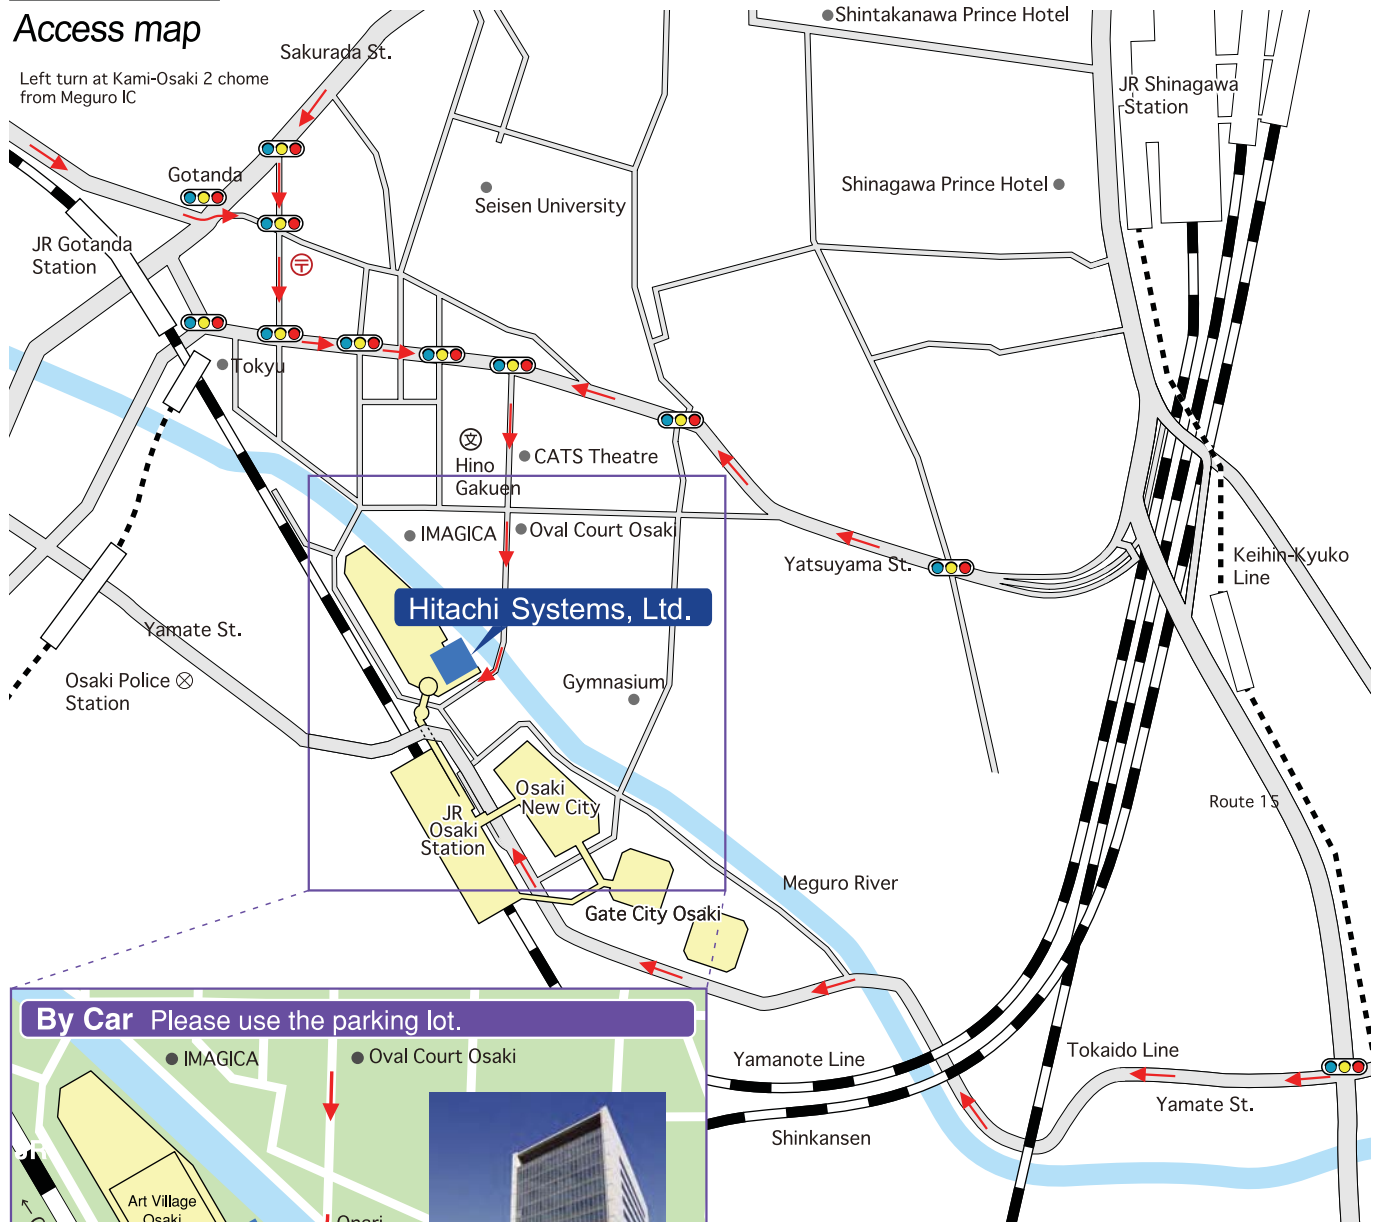

## Access map

Left turn at Kami-Osaki 2 chome from Meguro IC

### From Osaki station JR

1 Go out of North Entrance Gate at Osaki Station, proceed to the right (Station's East Exit)

2 Turn to the left at the end of way, then go down the stairs (or escalator)

3 Go through under the Osaki Overpass, then go up the stairs (or escalator)