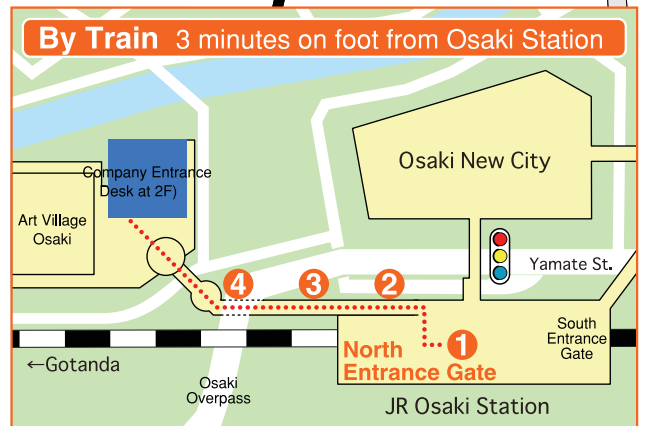

## Access map

Left turn at Kami-Osaki 2 chome from Meguro IC

### From Osaki station JR

1 Go out of North Entrance Gate at Osaki Station, proceed to the right (Station's East Exit)

2 Turn to the left at the end of way, then go down the stairs (or escalator)

3 Go through under the Osaki Overpass, then go up the stairs (or escalator)

4 Arrive at the Company Entrance (the Reception Desk at 2F)